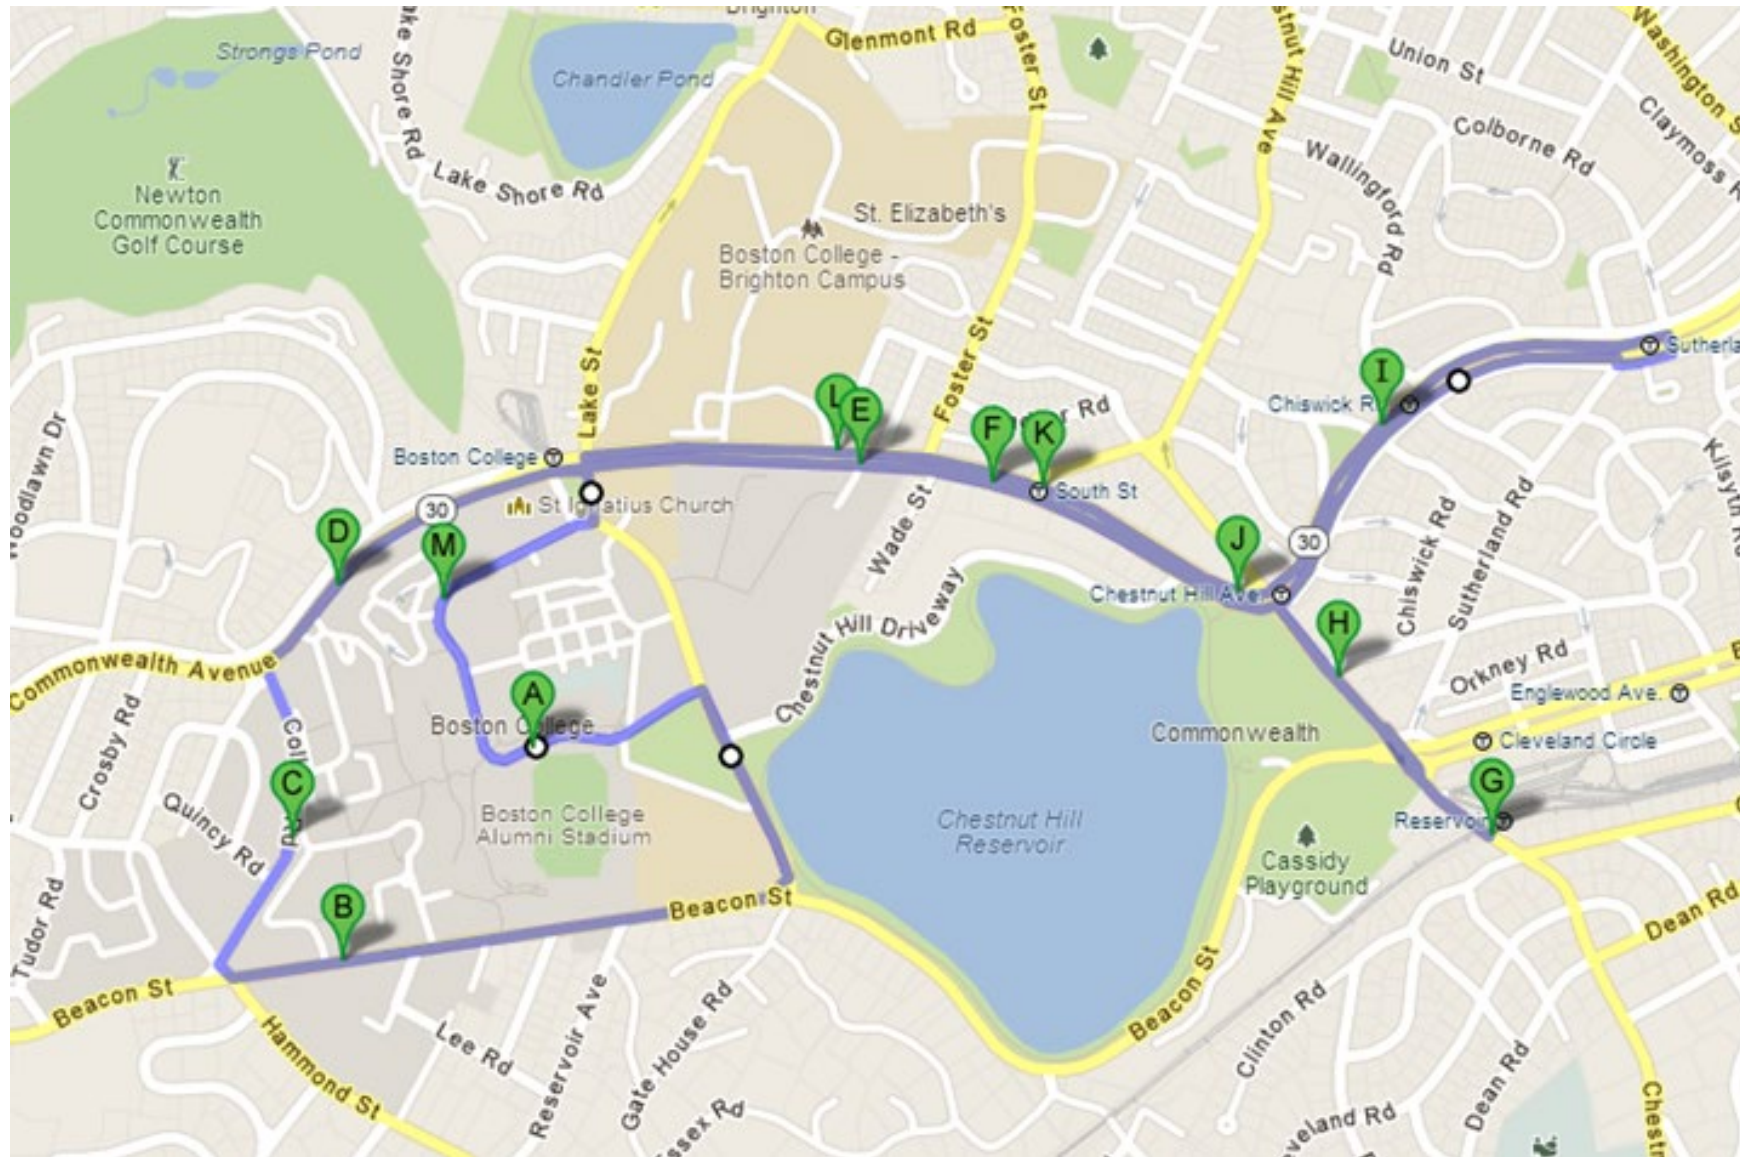

## Commonwealth Ave. Route

Scan QR code to view live shuttle tracker!

Times are approximate. Traffic and weather may cause delays. Use shuttle tracker for exact location of the shuttle.

#### Comm. Ave. Direct

7:00am – 5:00pm  
Every 7 – 10 Minutes

- A. Conte Forum
- E. Evergreen Cemetery
- F. 2000 Commonwealth Ave.
- G. Reservoir T stop
- H. Chestnut Hill Ave.
- I. Chiswick Rd.
- J. Corner Comm Ave/Chest. Hill Ave.
- K. South Street
- L. Greycliff
- M. Robsham Theater

#### Comm. Ave. All Stops

5:00pm – 2:00am  
Every 10 – 15 Minutes

- A. Conte Forum
- B. McElroy – Beacon St.
- C. College Road
- D. Chestnut Hill – Main Gate
- E. Evergreen Cemetery
- F. 2000 Commonwealth Ave.
- G. Reservoir MBTA stop
- H. B.O.A – Chestnut Hill Ave.
- I. Thai Bistro - Chiswick Rd.
- J. Corner of Comm. Ave/Chestnut Hill Ave.
- K. South Street
- L. Greycliff Hall
- M. Robsham Theater

#### Comm. Ave. Direct

8:00am – 11:30am  
Every 30 Minutes

- A. Conte Forum
- E. Evergreen Cemetery
- F. 2000 Commonwealth Ave.
- G. Reservoir T stop
- H. Chestnut Hill Ave.
- I. Chiswick Rd.
- J. Corner Comm Ave/Chest. Hill Ave.
- K. South Street
- L. Greycliff
- M. Robsham Theater