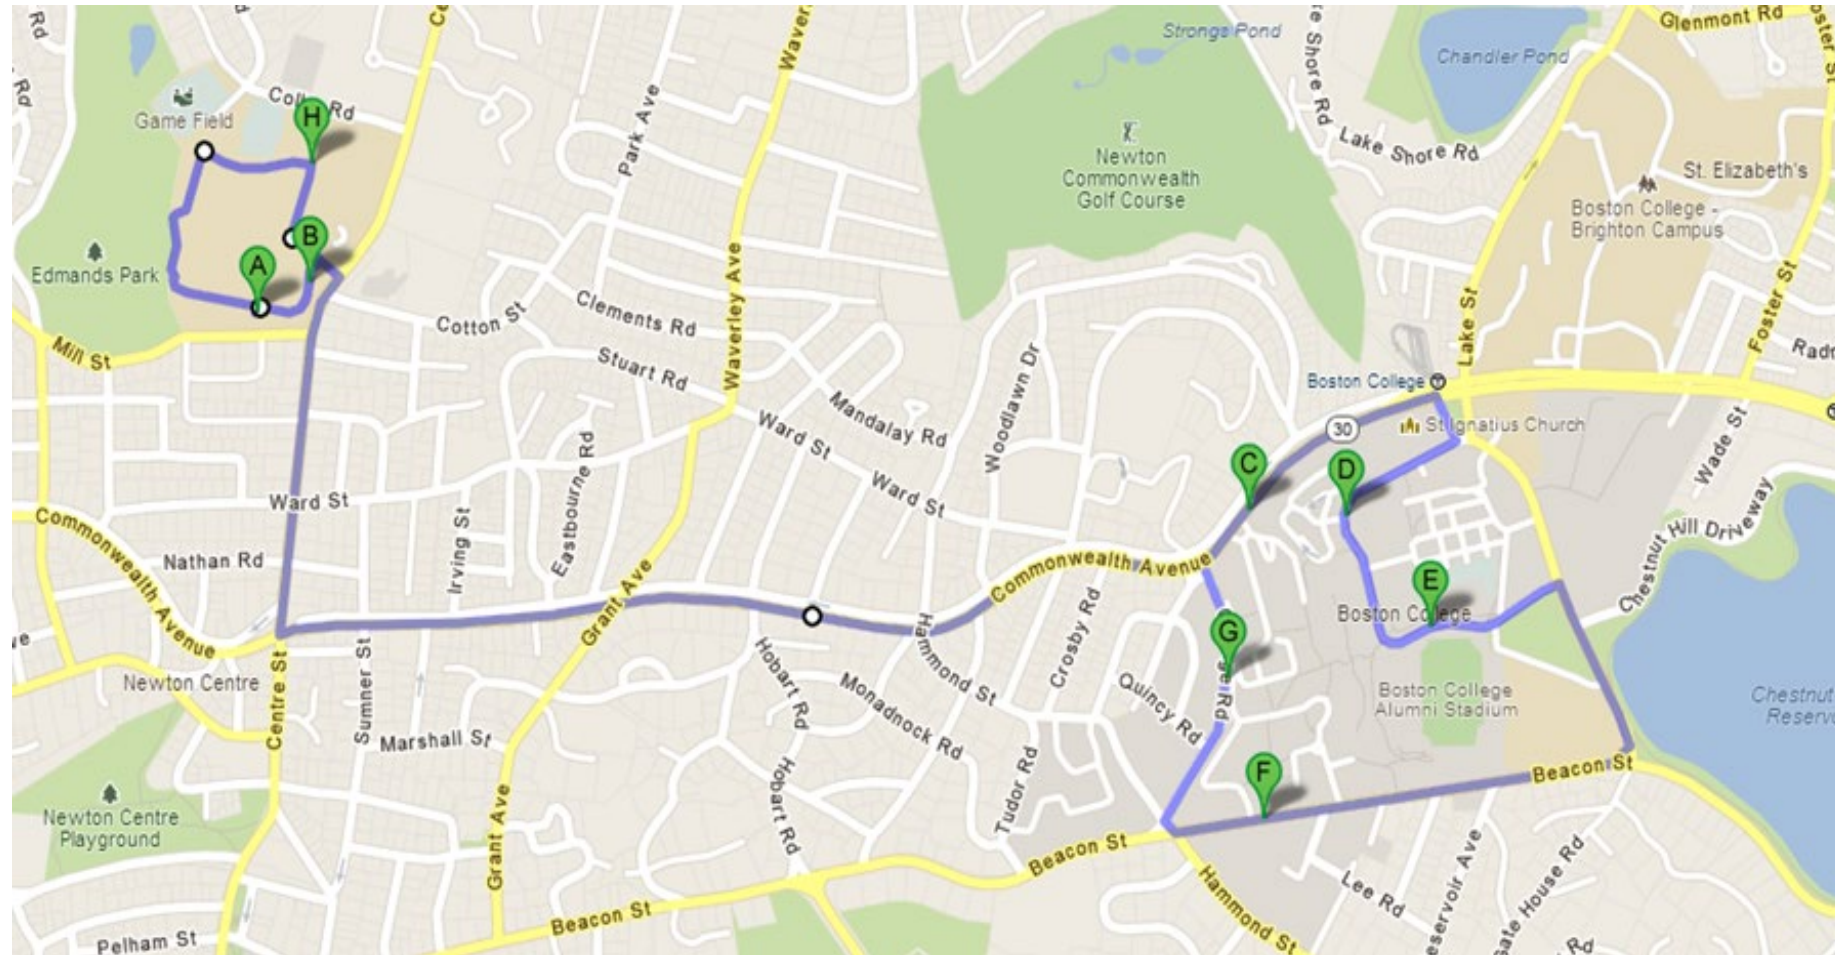

BC Shuttle

Newton Campus Route

Weekdays

Eagle Direct

7:00 AM – 5:00 PM
Every 8-10 Minutes

- A. Newton – Stuart Hall
- B. Newton – Main Gate
- C. Chest. Hill– Main Gate

Limited Stops

5:00 PM – 6:00 PM
Every 10 Minutes

- A. Newton – Stuart Hall
- B. Newton – Main Gate
- C. Chest. Hill– Main Gate
- F. McElroy – Beacon St.
- G. College Road
- H. Newton– Duchesne Hall

All Stops

6:00 PM – 2:00 AM
Every 10-15 Minutes

- A. Newton – Stuart Hall
- B. Newton – Main Gate
- C. Chest. Hill – Main Gate
- D. Robsham Theater
- E. Conte Forum
- F. McElroy – Beacon St.
- G. College Road
- H. Newton - Duchesne

11:00 am – 1:45pm
Every 30 minutes
1:45pm-2:00am
Every 15 minutes

- A. Newton – Stuart Hall
- B. Newton – Main Gate
- C. Chest. Hill – Main Gate
- D. Robsham Theater
- E. Conte Forum
- F. McElroy – Beacon St.
- G. College Road
- H. Newton - Duchesne

Scan QR code to view live shuttle tracker!

Times are approximate. Traffic and weather may cause delays. Use shuttle tracker for exact location of the shuttle.