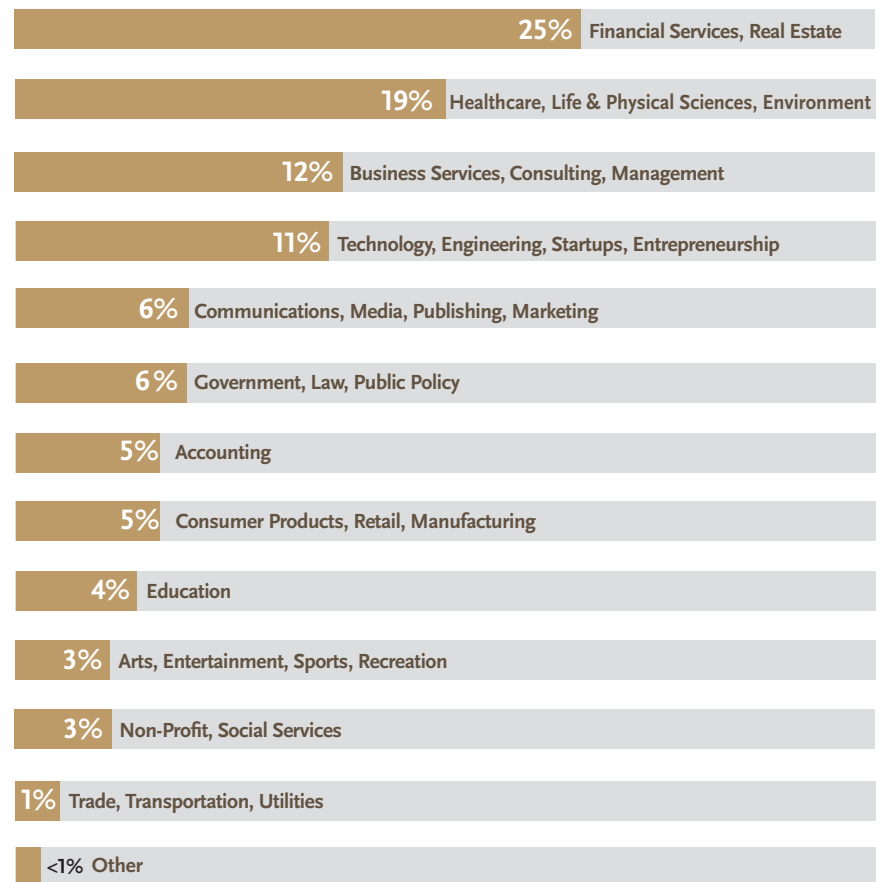

BOSTON COLLEGE

Class of 2021 Eagles: **Where have they landed?**

CAREER OUTCOMES RATE

96%

of 2021 graduates were either employed, enrolled in graduate school, or involved in service or fellowship programs.

SELECT EMPLOYERS

TOP INDUSTRIES

GRADUATE SCHOOLS

20% of the Class of 2021 enrolled in graduate school.

- Boston College
- Boston University
- Columbia University
- Cornell University
- Duke University
- Fordham University
- George Washington University
- Georgetown University
- Harvard University
- New York University
- Northeastern University
- Temple University
- Tufts University
- University of Chicago
- University of Pennsylvania
- University of Southern California
- University of Tennessee
- University of Virginia
- Vanderbilt University
- William James College
- Yale University