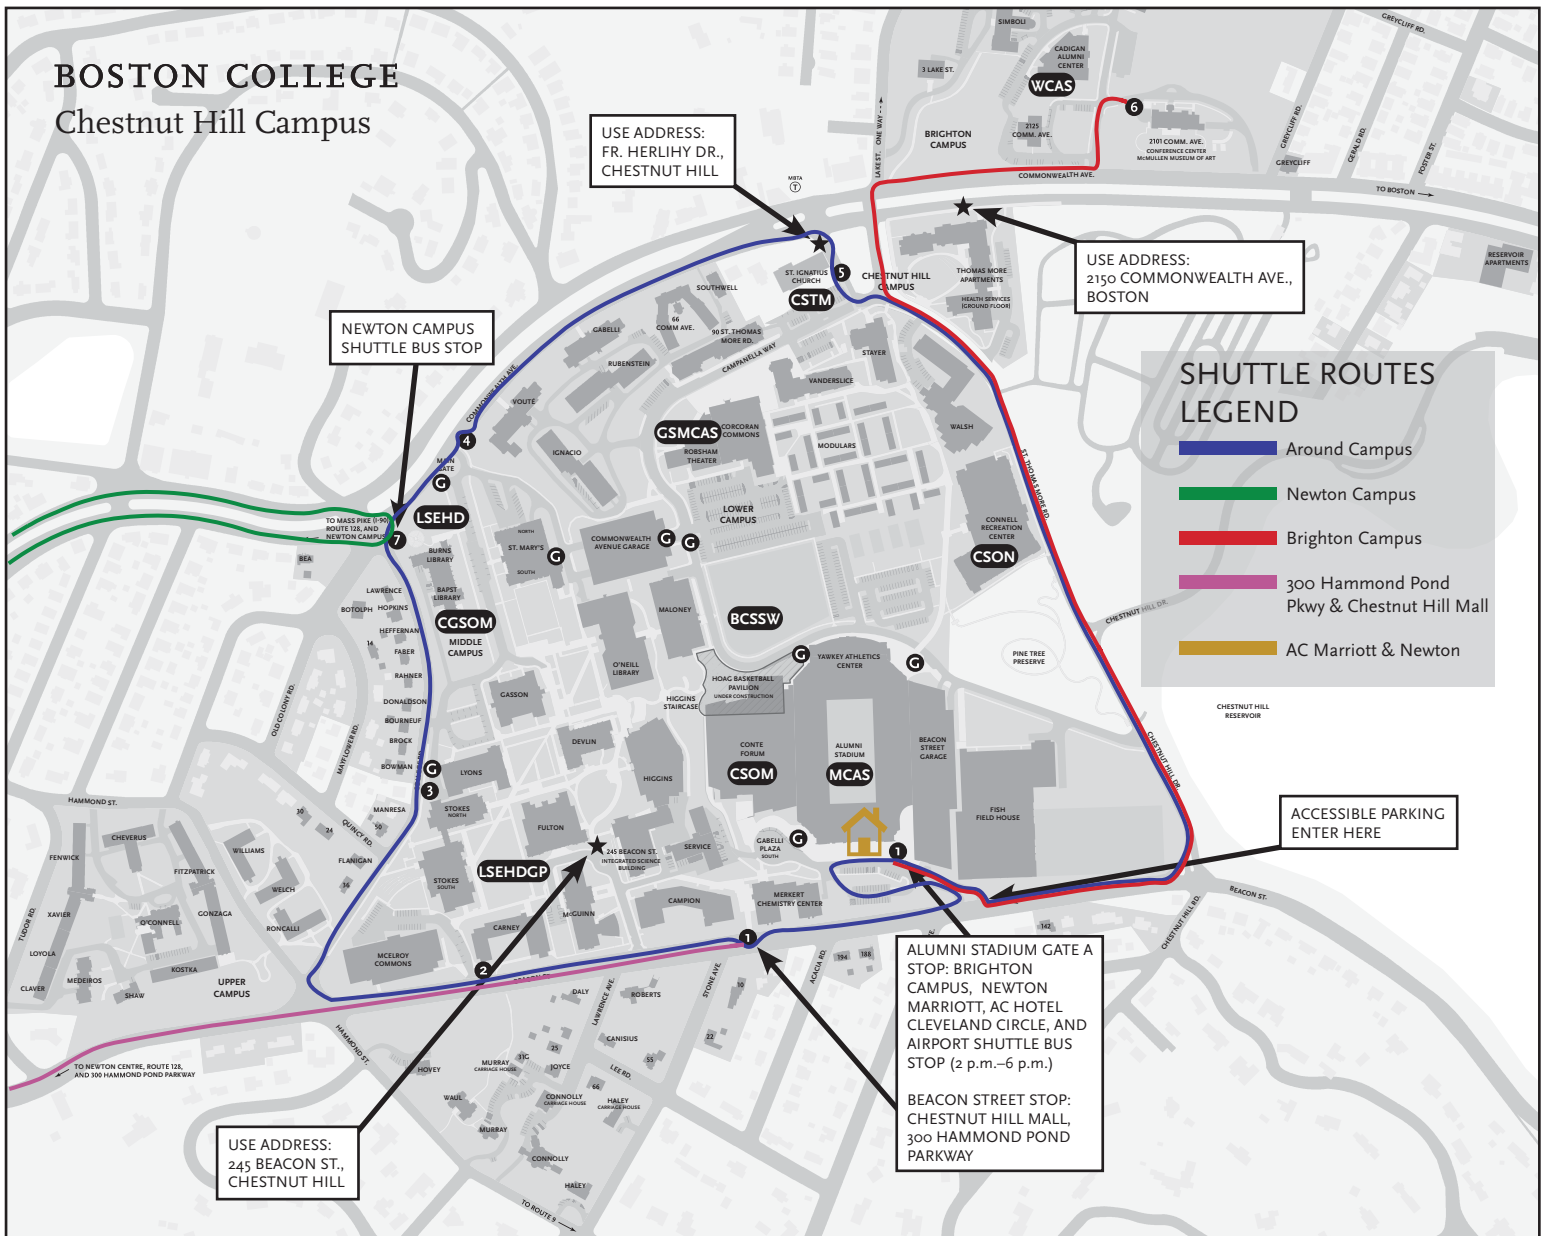

# Shuttle Stops

- 1 ALUMNI STADIUM GATE A
- 2 MCELROY COMMONS BUS STOP
- 3 COLLEGE ROAD
- 4 MAIN GATE
- 5 ST. IGNATIUS CHURCH
- 6 MCMULLEN MUSEUM (BRIGHTON CAMPUS)
- 7 COLLEGE ROAD/Commonwealth Avenue  
Pick up and drop off for Newton Shuttle
- G GOLF CART STOPS
- ★ RIDESHARE SERVICE STOPS  
(UBER, LYFT, VETERANS' TAXI)

# Individual School Diploma Ceremony Locations

<b>MCAS</b>	Morrissey College of Arts and Sciences .....	Alumni Stadium
<b>GSMCAS</b>	Graduate School of the Morrissey College of Arts and Sciences .....	Robsham Theater
<b>WCAS</b>	Woods College of Advancing Studies—Undergraduate and Graduate Programs .....	Cadigan Alumni Center Lawn tent, Brighton Campus
<b>BCSSW</b>	Boston College School of Social Work .....	Lower Campus Lawn tent
<b>CSOM</b>	Carroll School of Management.....	Conte Forum
<b>CGSOM</b>	Carroll Graduate School of Management.....	Bapst Library Lawn tent
<b>CSN</b>	Connell School of Nursing—Undergraduate and Graduate Programs .....	Connell Recreation Center Multi-Activity Courts (first floor)
<b>LSEHD</b>	Lynch School of Education and Human Development—Undergraduate Programs.....	Burns Library Lawn tent
<b>LSEHDGP</b>	Lynch School of Education and Human Development—Graduate Programs .....	Campus Green Lawn tent (outside Stokes Hall)
<b>CSTM</b>	Clough School of Theology and Ministry .....	St. Ignatius Church