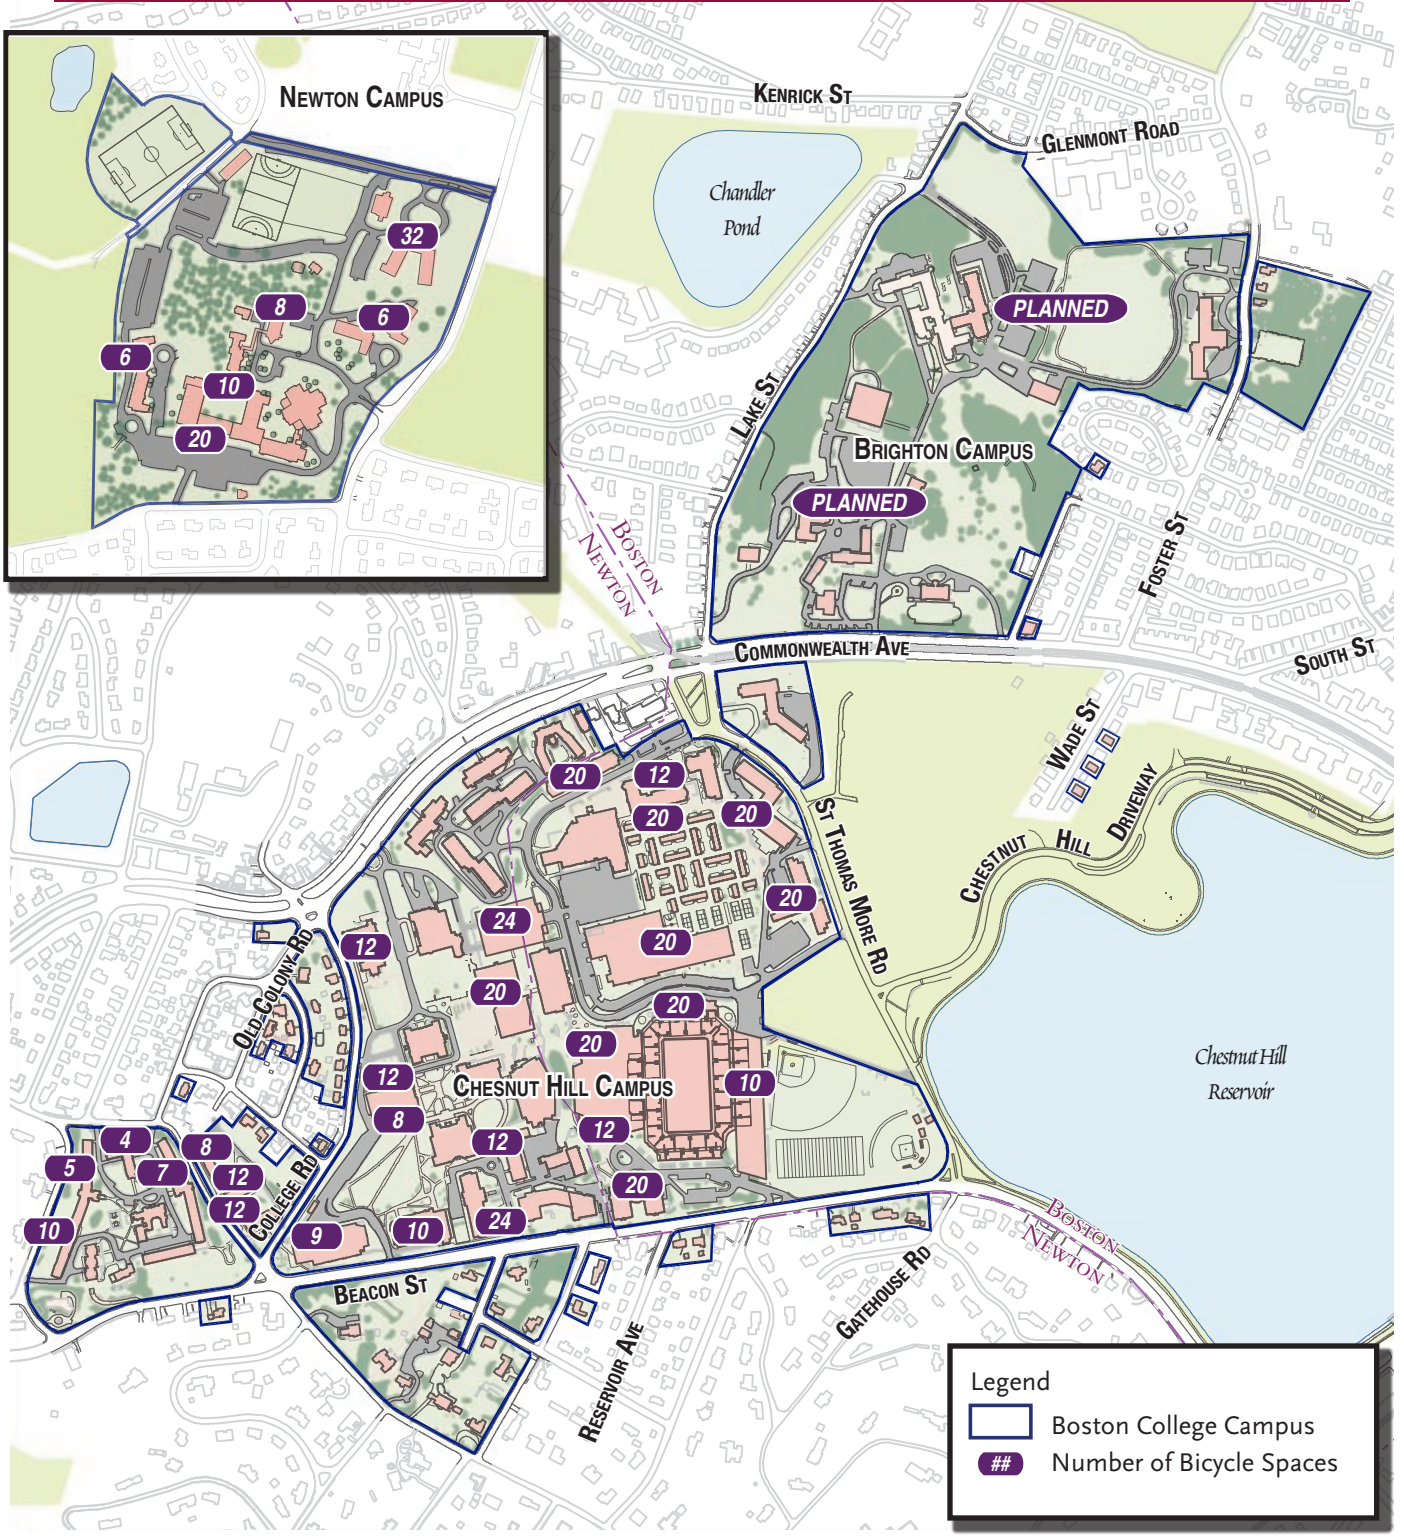

Institutional Master Plan

mawald | d | 10039.00 | Graphics | Figures | IMP | BICYCLE PARKING.indd p.1

Vanasse Hangen Brustlin, Inc.

Bicycle Parking

Figure 9-12