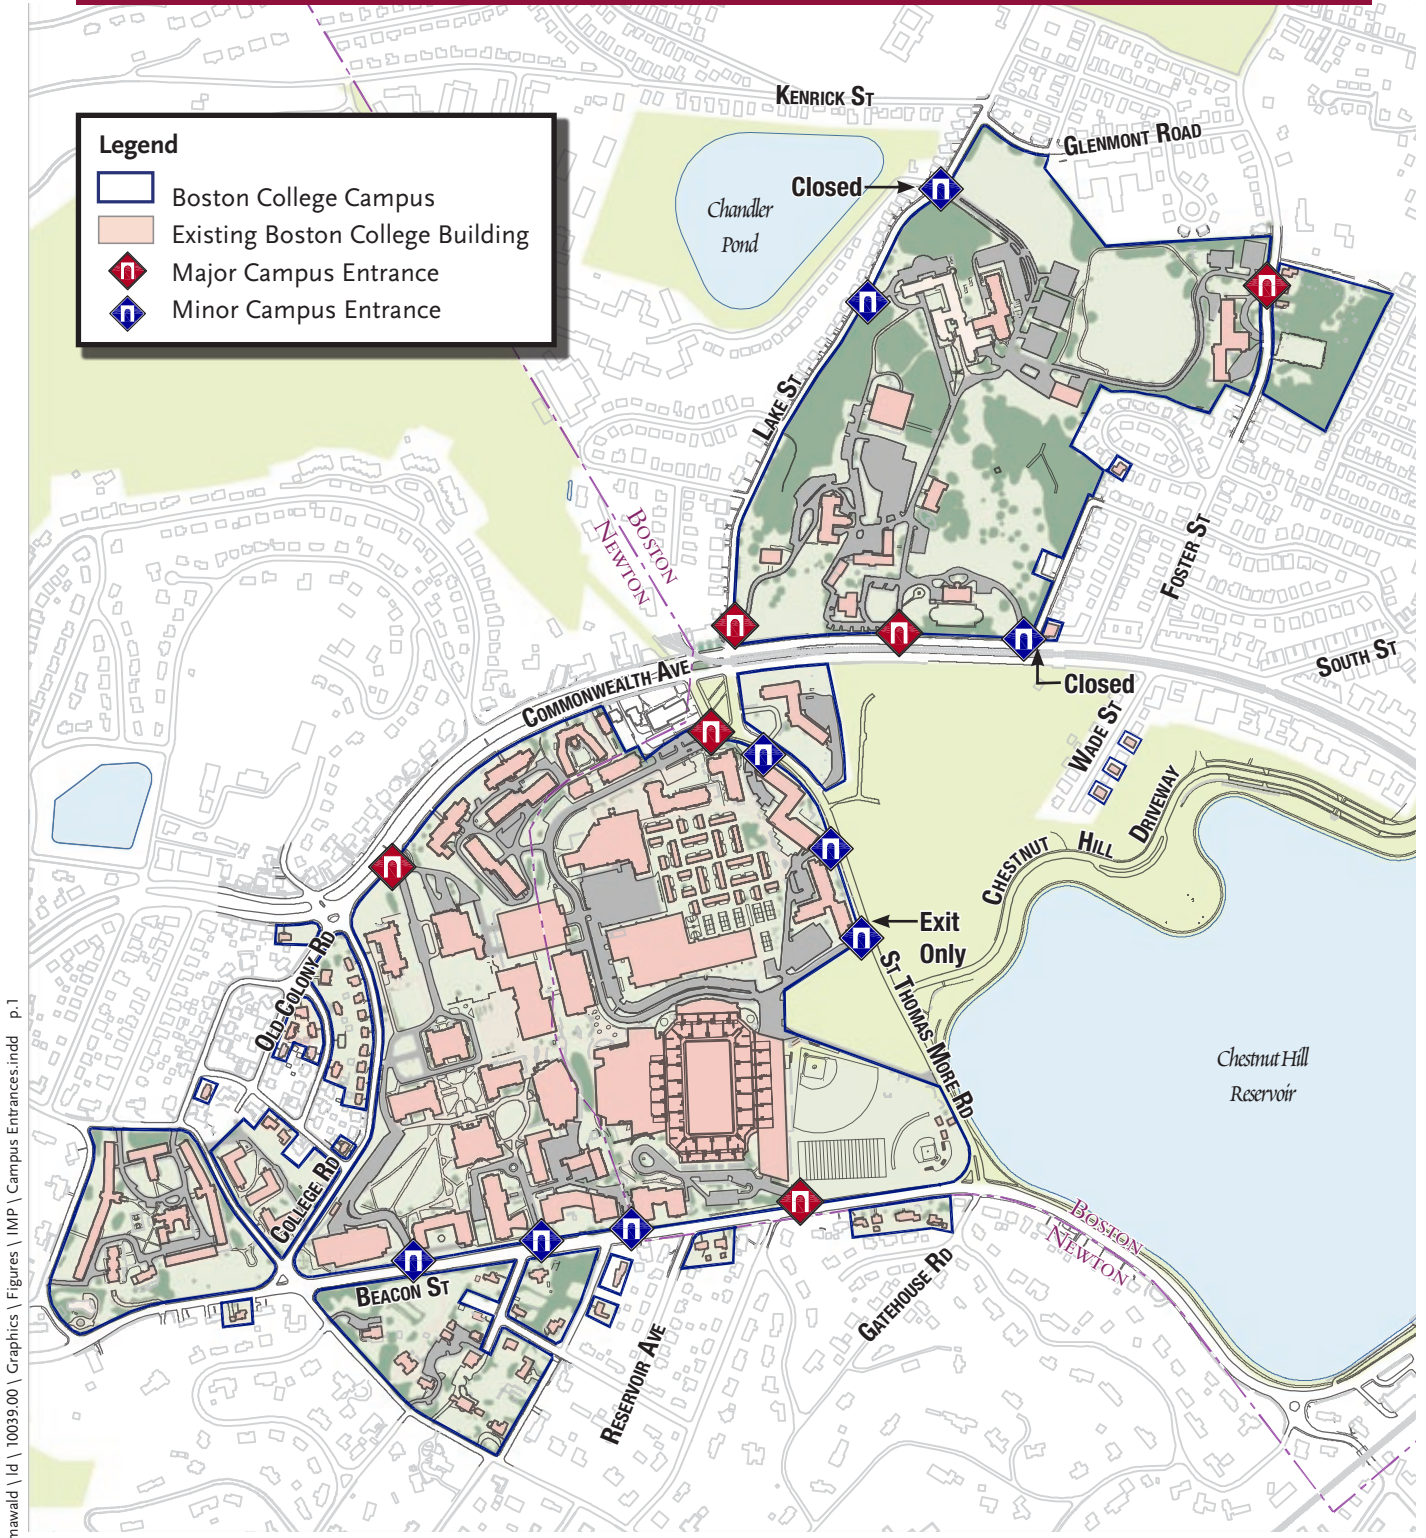

# Institutional Master Plan

mawald \ld \10039.00 \Graphics \Figures \IMP \Campus Entrances.incd p.1

Vanasse Hangen Brustlin, Inc.

Roadways and Campus Entrances

Figure 9-1