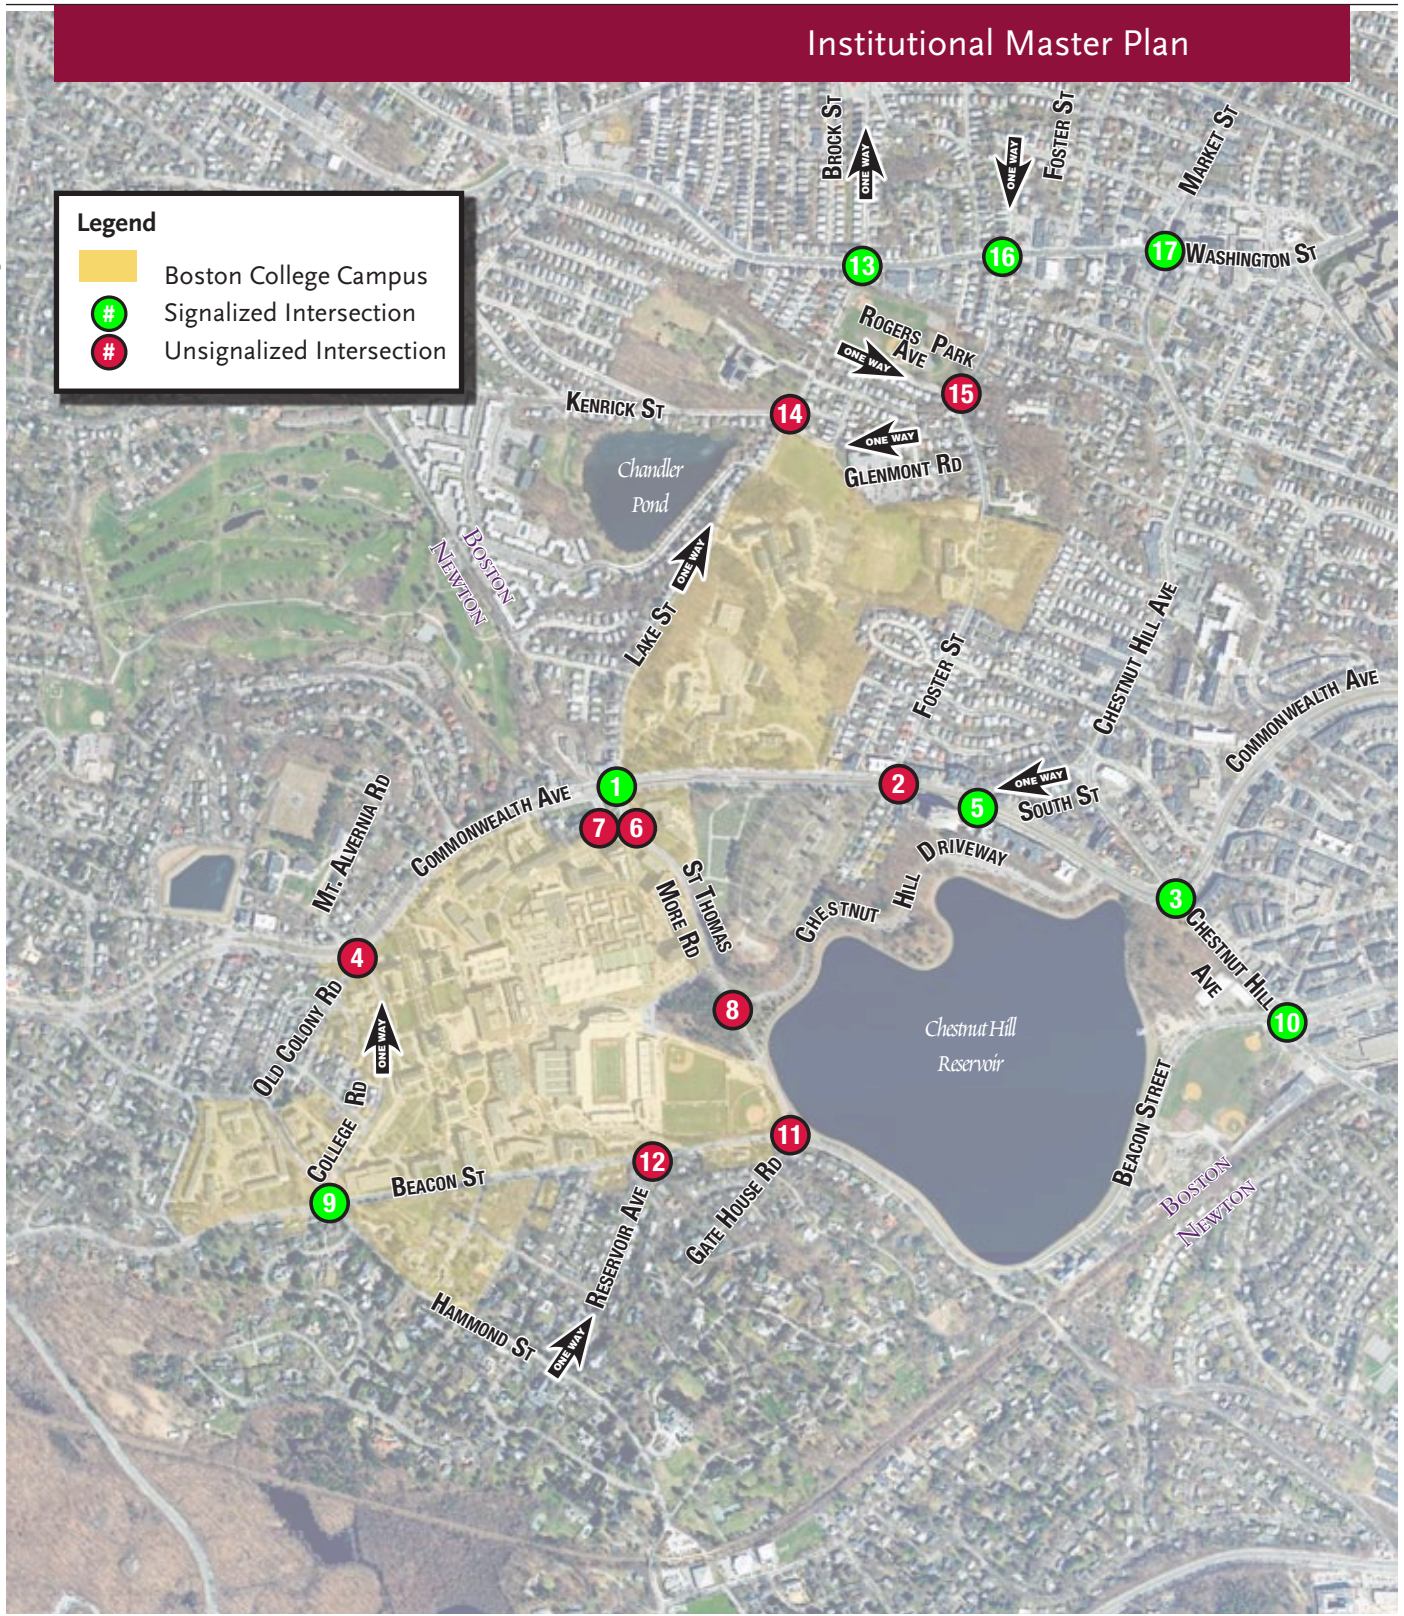

Institutional Master Plan

Legend

- Boston College Campus
- Signalized Intersection
- Unsignalized Intersection

Vanasse Hangen Brustlin, Inc.

Study Intersections

Figure 9-2

Boston College
Institutional Master Plan