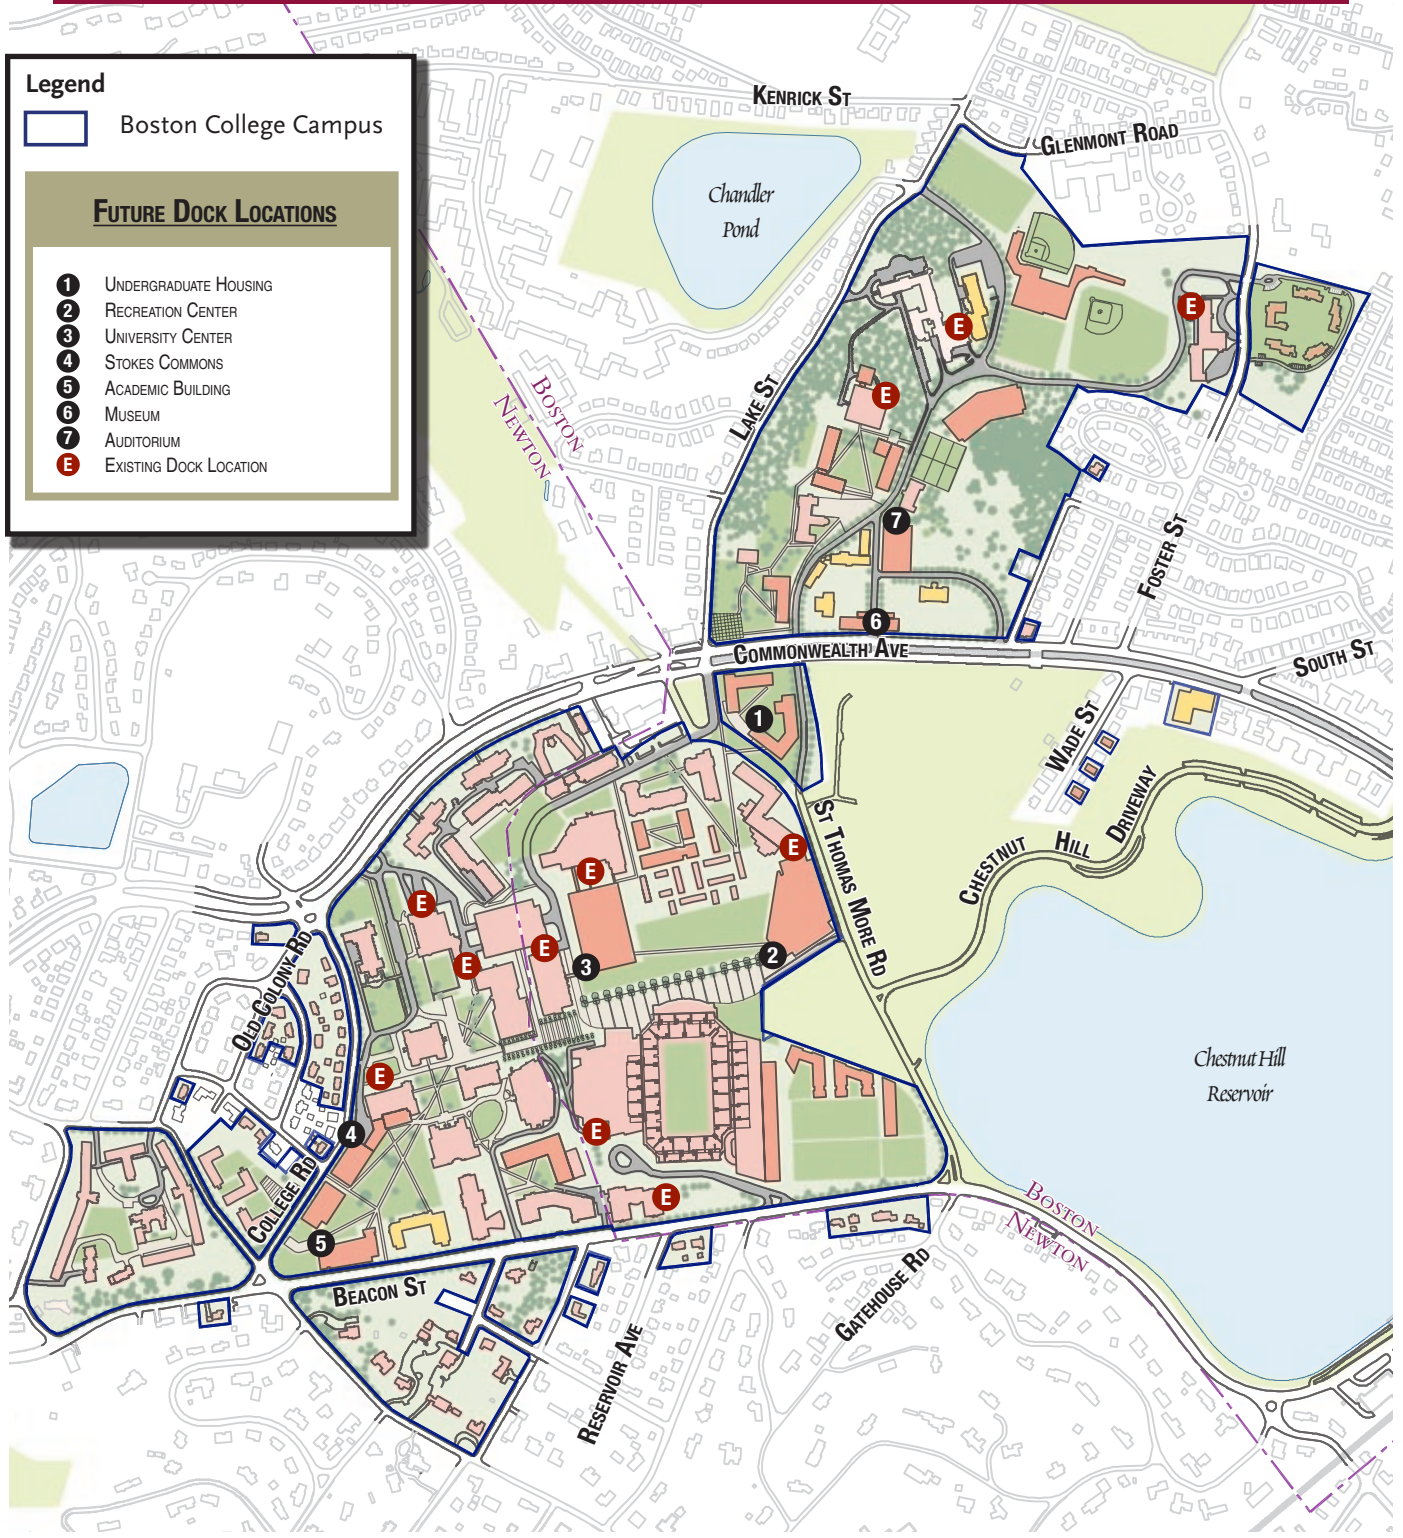

# Institutional Master Plan

mawald | d | 10039.00 | Graphics | Figures | IMP | LOADING DOCKS.indd p.2

Vanasse Hangen Brustlin, Inc.

Future Loading Dock Locations

Figure 9-36

Boston College  
Institutional Master Plan