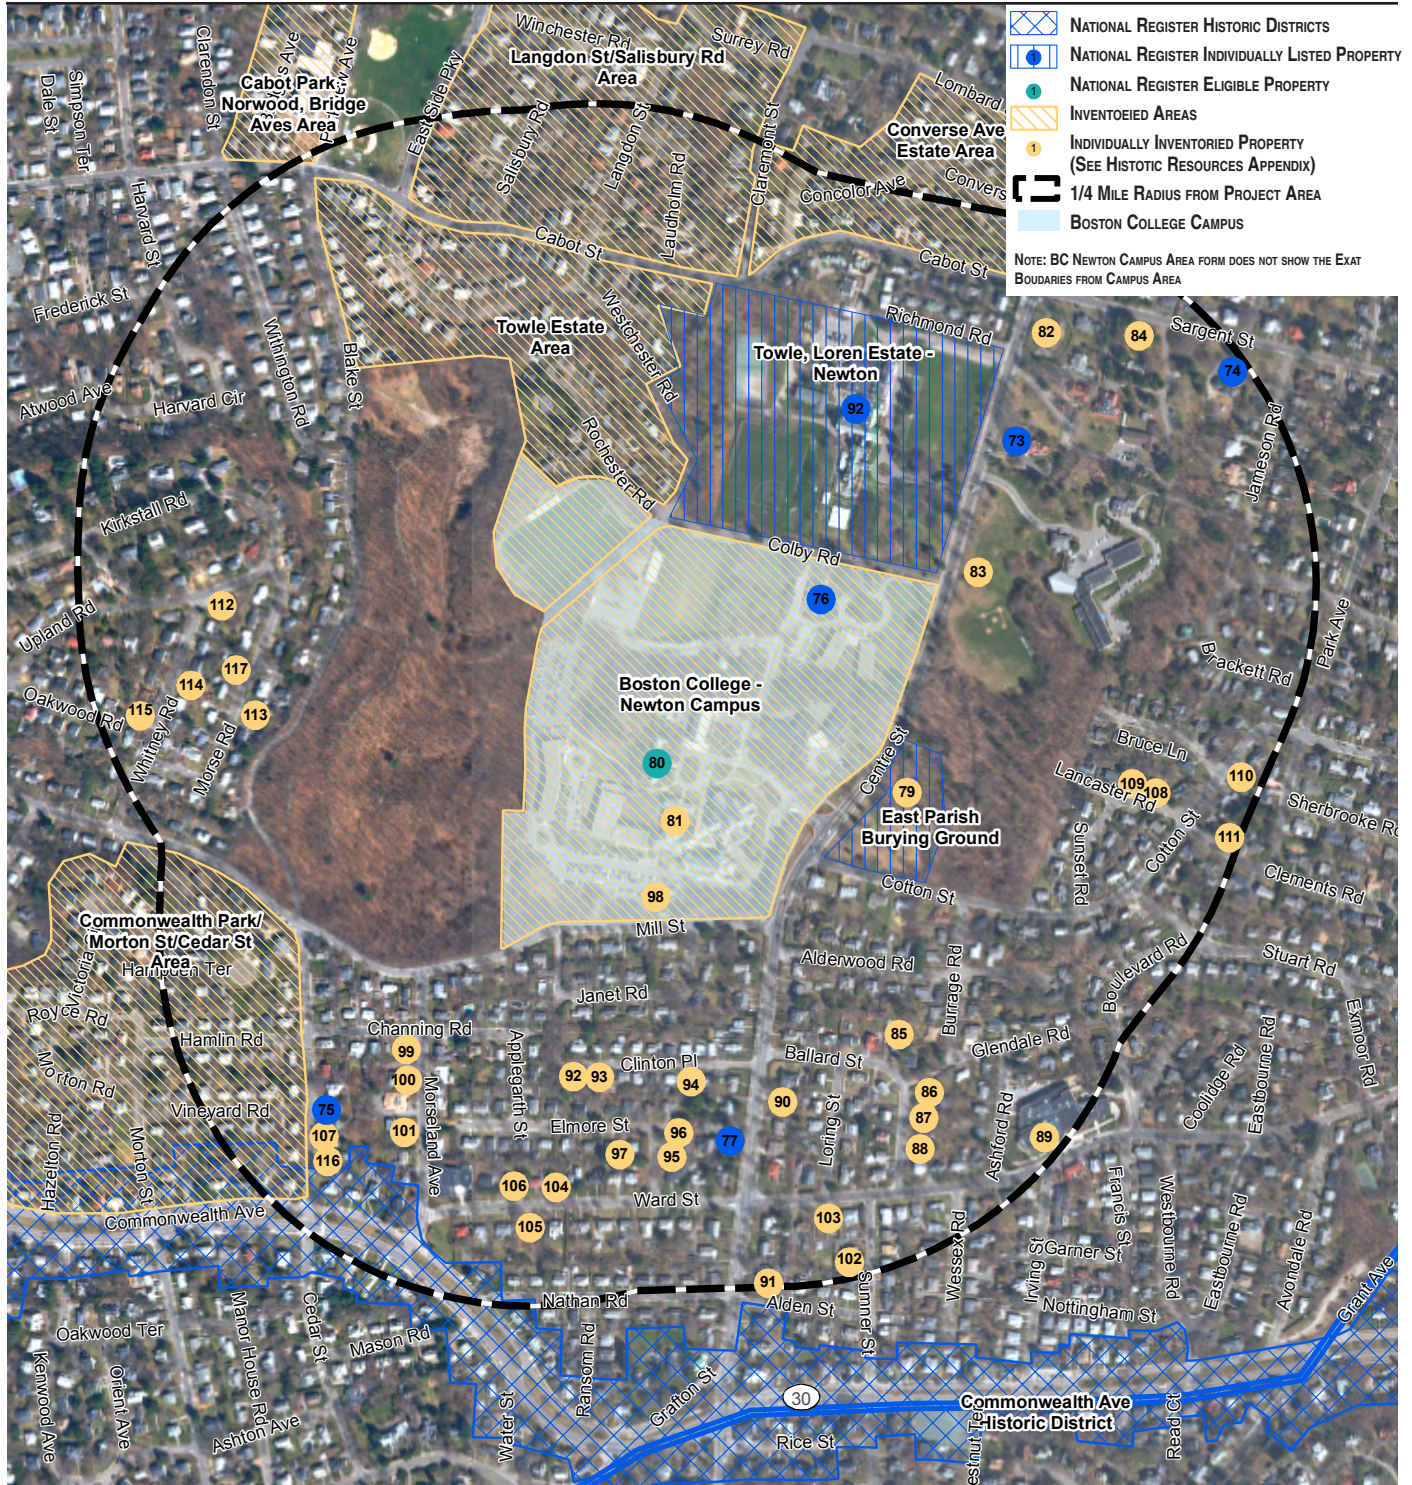

Source: MHC. Mass GIS

Vanasse Hangen Brustlin, Inc.

Listed and Inventoried Historic Properties within 1/4 Mile of the Chestnut Hill and Brighton Campuses
Institutional Master Plan Notification Form

Figure 8-1

Vanasse Hangen Brustlin, Inc.

Listed and Inventoried Historic Properties within 1/4 Mile of the Newton Campus Institutional Master Plan Notification Form

Figure 8-2